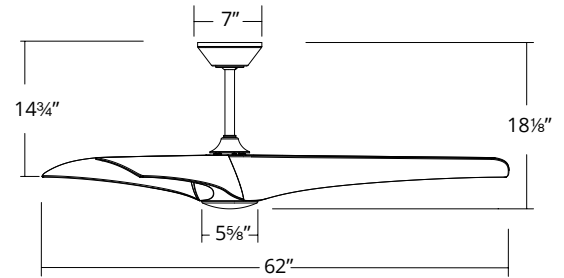

ZEPHYR

FR-W2006-62L

62" Ceiling Fan

MODERN FORMS

SMART FANS

PRODUCT DESCRIPTION

With smart controls and a discreet DC Motor, Zephyr is a form of luxury that comes in a stylish three blade design. A robust LED luminaire with artisan-crafted opal glass and thick aerodynamically soundless blades round out the design. Available in four rich architectural finishes. The Modern Forms app allows for full control of one or many smart fans and integration with current smart home control systems including Control4 and Samsung SmartThings.

FEATURES

- 6 fan speeds through both Summer and Winter Modes
- Silent DC motor
- Optional LED luminaire kit included
- Includes BT remote control
- Optional wall control sold separately
- Compatible with Modern Forms app

AIRFLOW/ENERGY EFFICIENCY

Weighted-Average/High Airflow CFM:	4263/6273**
Weighted-Average/High Energy Use (W):	22/30
Estimated Yearly Energy Cost ($):	6
Weighted-Average/High Efficiency (CFM/W):	197/197
Max RPM:	123

ORDER NUMBER

Model	Housing	Blade
FR-W2006-62L	GH Graphite	WW Weathered Wood
	MB Matte Black	DK Distressed Koa
	MB Matte Black	MB Matte Black
	MW Matte White	MW Matte White

Example: **FR-W2006-62L-MW**

For 2700K add "-27" ; for 3500K add "-35" before the finish: **FR-W2006-62L-27-MW**

*Results may vary based on application and surroundings.

*This fan comes uni-pack - blade select options are not available

** Airflow tested with 8-inch rod

SPECIFICATIONS

Construction:	Aluminum, ABS
Blade:	16° Pitch, 52" sweep
Downrod:	3/4"W X 4.5"H included + 3/4"W + 8"H included
Mounting Slope:	Up to 30°
Wire:	80"
Hanging Weight:	17 lbs
Total Power:	49.5W
Standards:	UL/cUL Wet Location listed, Title 24 JA8-2016 Compliant, Title 20, Energy Star rated
Motor Type:	120 x 25 sensorless DC motor

WIRELESS PERFORMANCE

Wi-Fi Range:	Up to 150 ft*
Bluetooth Range:	Up to 150 ft

LUMINAIRE PERFORMANCE

Light Source:	LED
Light Wattage:	20W
Lumens/Delivered Lumens:	1600/846
Dimming:	Integrated
CRI:	90
Color Temperature:	3000K (2700K/3500K options available)
Rated Life:	50,000 hours

The Modern Forms app synchronizes seamlessly with smart home devices you already own

modernforms.com
Phone (800) 526.2588
Fax (800) 526.2585

Headquarters/Eastern Distribution Center
44 Harbor Park Drive
Port Washington, NY 11050

Central Distribution Center
1600 Distribution Ct
Lithia Springs, GA 30122

Western Distribution Center
1750 Archibald Avenue
Ontario, CA 91760