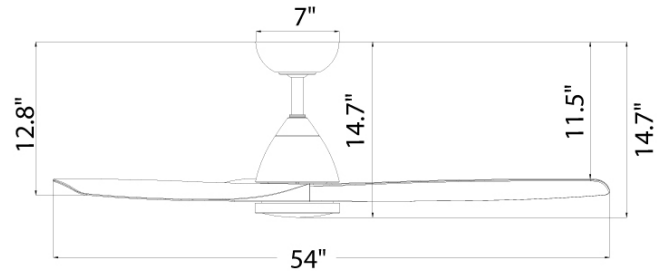

SKYLARK

FR-W2202-54L

54" Ceiling Fan

MODERN FORMS SMART FANS

PRODUCT DESCRIPTION

Introduce sleek sophistication to your home with the new Skylark Smart Fan. Spectacular new finishes of soft brass and brushed nickel are unveiled in our Modern Forms Smart Fan collection. Also debuting is the ebony finish which features a new weathered look. The three smartly designed blades circulate air with an agile yet robust gracefulness, bringing incomparable comfort and illumination with an integrated LED luminaire, throughout your space. The convenient, 6-speed set-up can be controlled locally using the included Bluetooth remote control or remotely using the Modern Forms app.

FEATURES

- 6 fan speeds through both Summer and Winter Modes
- Silent DC motor
- LED luminaire included
- Includes remote control
- Optional wall control sold separately
- Compatible with Modern Forms app

AIRFLOW/ENERGY EFFICIENCY

Weighted-Average/High Airflow CFM:	3871/6041
Weighted-Average/High Energy Use (W):	20/28
Estimated Yearly Energy Cost ($):	6
Weighted-Average/High Efficiency (CFM/W):	191
Max RPM:	162

ORDER NUMBER

Model	Housing	Blade
FR-W2202-54L	BN <i>Brushed Nickel</i>	EB <i>Ebony</i>
	MB <i>Matte Black</i>	MB <i>Matte Black</i>
	SB <i>Soft Brass</i>	MB <i>Matte Black</i>

Example: **FR-W2202-54L-MB**

For 2700K add "-27" ; for 3500K add "-35" before the finish: **FR-W2202-54L-27-MB**

*Results may vary based on application and surroundings.

*This fan comes uni-pack - blade select options are not available.

*Brushed Nickel and Soft Brass are not intended for coastal environments.

SPECIFICATIONS

Construction:	Aluminum, Steel, ABS
Blade:	14° Pitch, 54"sweep
Downrod:	.75" O.D. x 4.5H included
Mounting Slope:	Up to 30°
Wire:	80"
Hanging Weight:	17 lbs.
Total Power:	48W
Standards:	UL/cUL Wet Location listed, Title 24 JA8-2016 Compliant, Title 20, Energy Star
Motor Type:	120 x D-15 sensorless DC motor

WIRELESS PERFORMANCE

Wi-Fi Range:	Up to 150 ft*
Bluetooth Range:	Up to 150 ft*

LUMINAIRE PERFORMANCE

Light Source:	LED
Light Wattage:	19.5W
Lumens/ Delivered Lumens:	1600/1079
Dimming:	Integrated
CRI:	90
Color Temperature:	3000K (2700K/3500K options available)
Rated Life:	50,000 hours

The Modern Forms app synchronizes seamlessly with smart home devices you already own

modernforms.com
Phone (800) 526.2588
Fax (800) 526.2585

Headquarters/Eastern Distribution Center
44 Harbor Park Drive
Port Washington, NY 11050

Central Distribution Center
1600 Distribution Ct
Lithia Springs, GA 30122

Western Distribution Center
1750 Archibald Avenue
Ontario, CA 91760