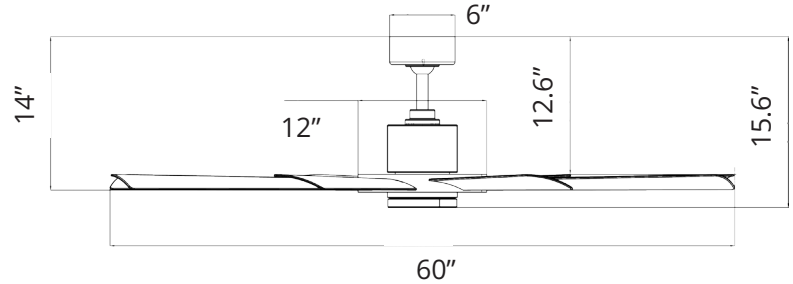

AURA

FR-W2303-60L

60" Ceiling Fan

MODERN FORMS

SMART FANS

PRODUCT DESCRIPTION

The sublime Aura Smart Ceiling Fan by Modern Forms defines the look and performance you desire in your bedroom, dining, or living area. A 60" inch sweep and a broad array of eight blades transport a swiftly moving surge of air across your room from an overhead silhouette with a cool cutting edge. Each blade is expertly engineered with a subtle curve to push a relaxed, comfortable breeze down over the room. Your remote control will commission one of its six speeds and drive the engine of comfort into your home.

FEATURES

- 6 fan speeds through both Summer and Winter Modes
- Silent DC motor
- Includes BT remote control
- Optional wall control for 3, 4-way control sold separately
- Compatible with Modern Forms app

AIRFLOW/ENERGY EFFICIENCY

Weighted-Average/High Airflow CFM:	5307/7656
Weighted-Average/High Energy Use (W):	26/35
Estimated Yearly Energy Cost ($):	7
Weighted-Average/High Efficiency (CFM/W):	205
Max RPM:	109

ORDER NUMBER

Model	Housing	Blade
FR-W2303-60L	MB <i>Matte Black</i>	MB <i>Matte Black</i>
	MB <i>Matte Black</i>	MB <i>Brushed Nickel</i>
	MB <i>Matte Black</i>	SB <i>Soft Brass</i>
	MW <i>Matte White</i>	SB <i>Soft Brass</i>
	BN <i>Brushed Nickel</i>	MW <i>Matte White</i>

Example: FR-W2303-60L-BN/MW

- *Results may vary based on application and surroundings.
- *This fan comes uni-pack - blade select options are not available

SPECIFICATIONS

Construction:	Aluminum, Steel, ABS
Blade:	16° Pitch, 60" sweep
Downrod:	.75"W x 6"H included
Mounting Slope:	Up to 30°
Wire:	80"
Hanging Weight:	21 lbs
Total Power:	55W
Standards:	UL/cUL Wet Location listed, Title 24 JA8-2016 Compliant, Title 20, Energy Star rated
Motor Type:	125 x 25 sensorless DC motor

WIRELESS PERFORMANCE

Wi-Fi Range:	Up to 150 ft*
Bluetooth Range:	Up to 150 ft*

LUMINAIRE PERFORMANCE

Light Source:	LED
Light Wattage:	19.5W
Lumens/Delivered Lumens:	1600/944
Dimming:	Integrated
CRI:	90
CCT Color Temperature:	2700K, 3000K, 4000K, 5000K selectable
Rated Life:	50,000 hours

The Modern Forms app synchronizes seamlessly with smart home devices you already own

modernforms.com
Phone (800) 526.2588
Fax (800) 526.2585

Headquarters/Eastern Distribution Center
44 Harbor Park Drive
Port Washington, NY 11050

Central Distribution Center
1600 Distribution Ct
Lithia Springs, GA 30122

Western Distribution Center
1750 Archibald Avenue
Ontario, CA 91760