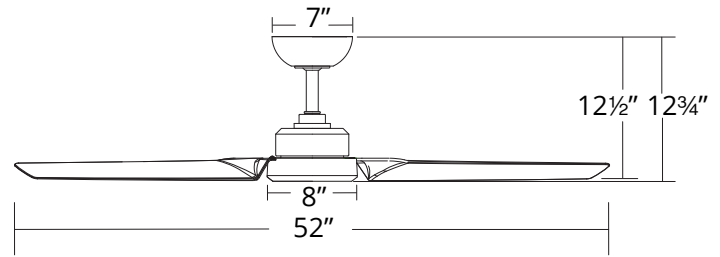

ROBOTO

FR-W1910-52

52" Ceiling Fan

MODERN FORMS SMART FANS

PRODUCT DESCRIPTION

Like all our smart fans, Roboto is Wet Rated to be perfect for indoor and outdoor applications. Two size options are available to complete any deck, pergola, room or living space. The quiet DC motor is 70% more efficient than AC motors, and our free Modern Forms app lets you control fan speed, set schedules, and integrate with smart home devices.