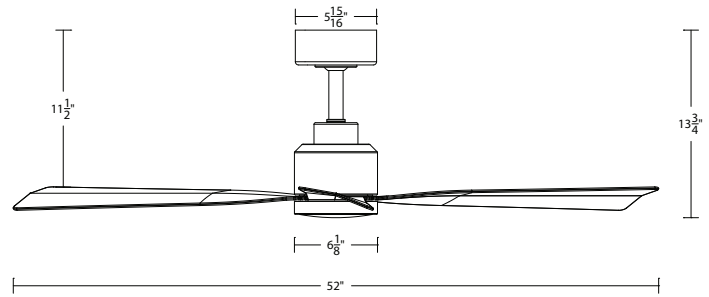

CLEAN

F-003

52" Ceiling Fan

WAC SMART FANS

PRODUCT DESCRIPTION

A smart fan with minimalist appeal. It perfectly suits a range of design styles without overpowering. Convenient wall and remote control options provide flexibility and ease of use, while a whisper-quiet and energy-efficient DC motor powers the ABS blades.

FEATURES

- 6 fan speeds through both Summer and Winter Modes
- Silent DC motor
- Includes remote control with wall cradle (RC20-WT)
- Wall control for 3, 4-way control sold separately
- Compatible with WAC Smart Fans app

AIRFLOW/ENERGY EFFICIENCY

Weighed-Average Airflow CFM:	4039/5924
Energy Use (W):	21/29
Estimated Yearly Energy Cost ($):	6
Efficiency (CFM/W):	188
Max RPM:	161

ORDER NUMBER

Model	Housing	Blade
F-003	BA <i>Brushed Aluminum</i>	TT <i>Titanium Silver</i>
	MB <i>Matte Black Matte</i>	MB <i>Matte Black</i>
	MW <i>White</i>	MW <i>Matte White</i>
	SB <i>Soft Brass</i>	MW <i>Matte White</i>

F-003-__

Example: F-003-MB

*This fan comes uni-pack - blade select options are not available

*Range results may vary based on application and surroundings.

The WAC app synchronizes seamlessly with smart home devices you already own

wacighting.com
Phone (800) 526.2588
Fax (800) 526.2585

Headquarters/Eastern Distribution Center
44 Harbor Park Drive
Port Washington, NY 11050

Central Distribution Center
1600 Distribution Ct
Lithia Springs, GA 30122

Western Distribution Center
1750 Archibald Avenue
Ontario, CA 91760

WAC retains the right to modify the design of our products at any time as part of the company's continuous improvement program. JUL 2020