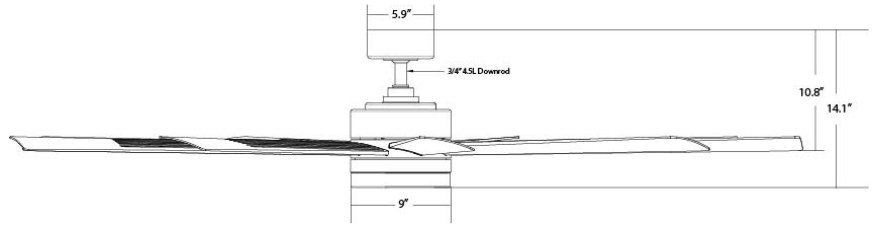

WYND XL

FR-W2101-72L

72" Ceiling Fan

MODERN FORMS SMART FANS

PRODUCT DESCRIPTION

Transitional style meets smart technology with this versatile smart fan available in three weather-resistant finishes as well as a 316 marine-grade stainless steel for harsh outdoor climates. The 72" style is ideal for living rooms and large bedrooms. The LED luminaire, powered by WAC, takes this design from beautiful to brilliant. Connect with our exclusive Modern Forms app for even more life enhancements.

FEATURES

- 6 fan speeds through both Summer and Winter Modes
- Silent DC motor
- Includes BT remote control
- Optional wall control for 3, 4-way control sold separately
- Compatible with Modern Forms app

AIRFLOW/ENERGY EFFICIENCY

Weighted-Average/High Airflow CFM:	8821/11926
Weighted-Average/High Energy Use (W):	27/35
Estimated Yearly Energy Cost ($):	9
Weighted-Average/High Efficiency (CFM/W):	266/272
Max RPM:	110

ORDER NUMBER

Model	Housing	Blade
FR-W2101-72L	BZ <i>Bronze</i>	BZ <i>Bronze</i>
	MB <i>Matte Black</i>	MB <i>Matte Black</i>
	MW <i>Matte White</i>	MW <i>Matte White</i>
	SS <i>Stainless Steel</i>	SS <i>Stainless Steel</i>

Example: **FR-W2101-72L-MW**

For 2700K add "-27" ; for 3500K add "-35" before the finish: **FR-W2101-72L-27-MW**

*Results may vary based on application and surroundings.

*This fan comes uni-pack - blade select options are not available

SPECIFICATIONS

Construction:	Aluminum, ABS
Blade:	13° Pitch, 72" sweep
Downrod:	1" O.D. x 4.5"H included
Mounting Slope:	Up to 30°
Wire:	80"
Hanging Weight:	33.5 lbs
Total Power:	79W
Standards:	UL/cUL Wet Location listed, Title 24 JA8-2016 Compliant, Title 20, Energy Star rated
Motor Type:	168 x 30 sensorless DC motor

WIRELESS PERFORMANCE

Wi-Fi Range:	Up to 150 ft*
Bluetooth Range:	Up to 150 ft*

LUMINAIRE PERFORMANCE

Light Source:	LED
Light Wattage:	19.5W
Lumens/Delivered Lumens:	1600/846
Dimming:	Integrated
CRI:	90
Color Temperature:	3000K (2700K/3500K options available)
Rated Life:	50,000 hours

The Modern Forms app synchronizes seamlessly with smart home devices you already own

modernforms.com
Phone (800) 526.2588
Fax (800) 526.2585

Headquarters/Eastern Distribution Center
44 Harbor Park Drive
Port Washington, NY 11050

Central Distribution Center
1600 Distribution Ct
Lithia Springs, GA 30122

Western Distribution Center
1750 Archibald Avenue
Ontario, CA 91760